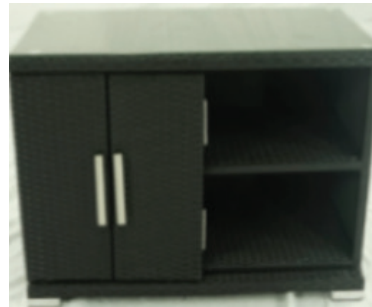

HILLSDALE STORAGE CABINETS FACTORY 32

KCF32-HIL-CAB-HIG
26"W 18"D 71"H

KCF32-HIL-CAB-MED
26"W 18"D 33.5"H

KCF32-HIL-CAB-LOW
40"W 18"D 24"H